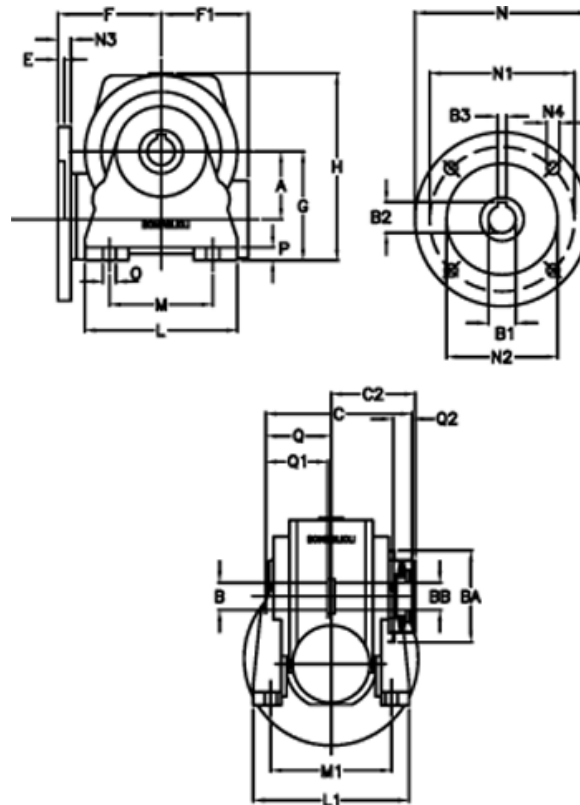

Data Sheet

Article number: 390204901812316

Description: Worm Gear with Torque Limiter
VF 49-L1-N-18 P63B14

Measures

a = 49.50	C2 = 63,5	L1 = 124	O = 8.5
B = 25	Description = VF 49N-xx-63B14	m = 63	P = 12
B1 E7 = 11	E = 3.0	M1 = 98.5	Q = 51.0
B2 = 12.8	F = 70	N = 90	Q1 = 41
B3 H9 = 4	F1 = 63	N1 = 75	Q2 = 15
BA = 63	g = 82	N2 = 60	
BB H7 = 14	H = 138.0	N3 = 7.0	
C = 105	L = 110	N4 = 6	